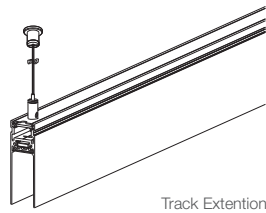

ACCESSORIES

TRACK-SA1

Corner
90° corner between the same plane.

FIXTURE	COLOUR
TRACK-SA1	—
TRACK-SA2	MB Matt Black
TRACK-SA3	—

TRACK-SA2

Profile Power Connector

TRACK-SA3

Profile End Cap

TRACK PENDANT

TRACK COMPONENTS

Pendant

Pendant Up Down

A pendant magnetic track with 3000K up lid LED.

FIXTURE	POWER	LENGTH	COLOUR
TRACK-PU Pendant	—	—	—
	P Power	500 500mm	MB Matt Black
	NP Non-Power	1000 1000mm	
		2000 2000mm	
	2500 2500mm		
TRACK-PUD Pendant Up Down	P Power	500 500mm	MB Matt Black
	NP Non-Power	1000 1000mm	
		2000 2000mm	
		2500 2500mm	

ACCESSORIES

TRACK-PA1

Corner
90° corner between the same plane.

TRACK-PA2

Profile Power Connector

TRACK-PA3

Profile End Cap

FIXTURE	COLOUR
TRACK-PA1	—
TRACK-PA2	MB Matt Black
TRACK-PA3	