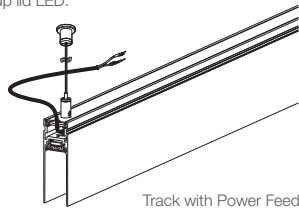

ACCESSORIES

TRACK-SA1

Corner
90° corner between the same plane.

FIXTURE	COLOUR
TRACK-SA1	—
TRACK-SA2	MB Matt Black
TRACK-SA3	—

TRACK-SA2

Profile Power Connector

TRACK-SA3

Profile End Cap

TRACK PENDANT

TRACK COMPONENTS

Pendant

Pendant Up Down

A pendant magnetic track with 3000K up lid LED.

FIXTURE	POWER	LENGTH	COLOUR
TRACK-PU Pendant	—	—	—
	P Power	500 500mm	MB Matt Black
	NP Non-Power	1000 1000mm	
		2000 2000mm	
	2500 2500mm		
TRACK-PUD Pendant Up Down	P Power	500 500mm	MB Matt Black
	NP Non-Power	1000 1000mm	
		2000 2000mm	
		2500 2500mm	

ACCESSORIES

TRACK-PA1

Corner
90° corner between the same plane.

TRACK-PA2

Profile Power Connector

TRACK-PA3

Profile End Cap

FIXTURE	COLOUR
TRACK-PA1	—
TRACK-PA2	MB Matt Black
TRACK-PA3	