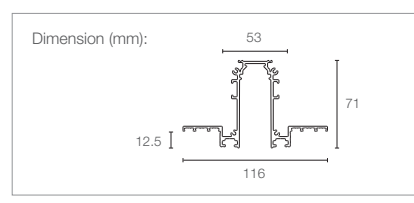

TRACK RECESSED

TRACK COMPONENTS

FIXTURE	POWER	LENGTH	COLOUR
TRACK-R			
P	Power	500 500mm	MB Matt Black
NP	Non-Power	1000 1000mm	

ACCESSORIES

TRACK-RA1

Introvert Corner
90° between different planes, such as walls to ceilings.

FIXTURE	COLOUR
TRACK-RA1	—
TRACK-RA2	MB Matt Black
TRACK-RA3	
TRACK-RA4	
TRACK-RA5	

TRACK-RA2

Extrovert Corner
90° corner between the same plane.

TRACK-RA3

Flat Corner
90° corner between different planes, such as the corner of the surface of a square column.