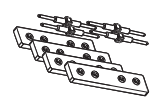

TRACK RECESSED

TRACK COMPONENTS

FIXTURE	POWER	LENGTH	COLOUR
TRACK-R			
P	Power	500 500mm	MB Matt Black
NP	Non-Power	1000 1000mm	

ACCESSORIES

TRACK-RA1

Introvert Corner
90° between different planes, such as walls to ceilings.

FIXTURE	COLOUR
TRACK-RA1	—
TRACK-RA2	MB Matt Black
TRACK-RA3	
TRACK-RA4	
TRACK-RA5	

TRACK-RA2

Extrovert Corner
90° corner between the same plane.

TRACK-RA3

Flat Corner
90° corner between different planes, such as the corner of the surface of a square column.

TRACK-RA4

Profile Power Connector

TRACK-RA5

Profile End Cap

TRACK CONNECTOR COVERS

TRACK SURFACE

TRACK COMPONENTS

FIXTURE	POWER	LENGTH	COLOUR
TRACK-S			
P	Power	1000 1000mm	MB Matt Black
		2000 2000mm	
NP	Non-Power	500 500mm	MB Matt Black
		1000 1000mm	
		2000 2000mm	

ACCESSORIES

TRACK-SA1

Corner
90° corner between the same plane.

FIXTURE	COLOUR
TRACK-SA1	—
TRACK-SA2	MB Matt Black
TRACK-SA3	—

TRACK-SA2

Profile Power Connector

TRACK-SA3

Profile End Cap