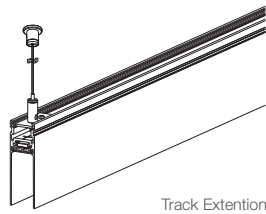

TRACK-RA4

Profile Power Connector

TRACK-RA5

Profile End Cap

TRACK CONNECTOR COVERS

TRACK SURFACE

TRACK COMPONENTS

FIXTURE	POWER	LENGTH	COLOUR
TRACK-S			
P	Power	1000 1000mm	MB Matt Black
		2000 2000mm	
NP	Non-Power	500 500mm	MB Matt Black
		1000 1000mm	
		2000 2000mm	

ACCESSORIES

TRACK-SA1

Corner
90° corner between the same plane.

FIXTURE	COLOUR
TRACK-SA1	—
TRACK-SA2	MB Matt Black
TRACK-SA3	—

TRACK-SA2

Profile Power Connector

TRACK-SA3

Profile End Cap

TRACK PENDANT

TRACK COMPONENTS

Pendant

Pendant Up Down

A pendant magnetic track with 3000K up lid LED.

FIXTURE	POWER	LENGTH	COLOUR
TRACK-PU Pendant	—	—	—
	P Power	500 500mm	MB Matt Black
	NP Non-Power	1000 1000mm	
		2000 2000mm	
	2500 2500mm		
TRACK-PUD Pendant Up Down	P Power	500 500mm	MB Matt Black
	NP Non-Power	1000 1000mm	
		2000 2000mm	
		2500 2500mm	

ACCESSORIES

TRACK-PA1

Corner
90° corner between the same plane.

TRACK-PA2

Profile Power Connector

TRACK-PA3

Profile End Cap

FIXTURE	COLOUR
TRACK-PA1	—
TRACK-PA2	MB Matt Black
TRACK-PA3	