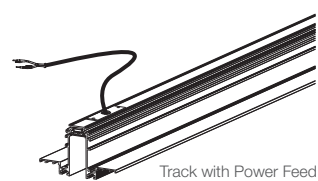

SPACE²

MAGNETIC TRACK OPTIONS & ACCESSORIES

SPACE² SERIES

SPACE² is a sophisticated magnetic track lighting system. 3 available options of 48V low-voltage power supply track system are both safe for ceiling and for wall application. You'll find this highly flexible magnetic track comes handy where you can simply attach various modular luminaires just by slotting them to the track. Slide and switch around the luminaires to your liking anytime. It's that simple and easy.

TRACK RECESSED

TRACK COMPONENTS

FIXTURE	POWER	LENGTH	COLOUR
TRACK-R			
P	Power	500 500mm	MB Matt Black
NP	Non-Power	1000 1000mm	

ACCESSORIES

TRACK-RA1

Introvert Corner
90° between different planes, such as walls to ceilings.

FIXTURE	COLOUR
TRACK-RA1	—
TRACK-RA2	MB Matt Black
TRACK-RA3	
TRACK-RA4	
TRACK-RA5	

TRACK-RA2

Extrovert Corner
90° corner between the same plane.

TRACK-RA3

Flat Corner
90° corner between different planes, such as the corner of the surface of a square column.