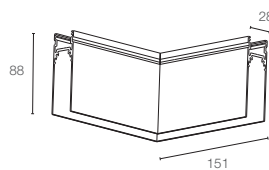

ACCESSORIES

TRACK-SA1

Corner
90° corner between the same plane.

FIXTURE	COLOUR
TRACK-SA1	—
TRACK-SA2	MB Matt Black
TRACK-SA3	—

TRACK-SA2

Profile Power Connector

TRACK-SA3

Profile End Cap

TRACK PENDANT

TRACK COMPONENTS

Pendant

Pendant Up Down

A pendant magnetic track with 3000K up lid LED.

FIXTURE	POWER	LENGTH	COLOUR
TRACK-PU Pendant	—	—	—
	P Power	500 500mm	MB Matt Black
	NP Non-Power	1000 1000mm	
		2000 2000mm	
	2500 2500mm		
TRACK-PUD Pendant Up Down	P Power	500 500mm	MB Matt Black
	NP Non-Power	1000 1000mm	
		2000 2000mm	
		2500 2500mm	

ACCESSORIES

TRACK-PA1

Corner
90° corner between the same plane.

TRACK-PA2

Profile Power Connector

TRACK-PA3

Profile End Cap

FIXTURE	COLOUR
TRACK-PA1	—
TRACK-PA2	MB Matt Black
TRACK-PA3	