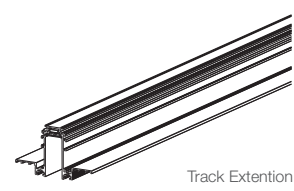

SPACE²

MAGNETIC TRACK OPTIONS & ACCESSORIES

SPACE² SERIES

SPACE² is a sophisticated magnetic track lighting system. 3 available options of 48V low-voltage power supply track system are both safe for ceiling and for wall application. You'll find this highly flexible magnetic track comes handy where you can simply attach various modular luminaires just by slotting them to the track. Slide and switch around the luminaires to your liking anytime. It's that simple and easy.

TRACK RECESSED

TRACK COMPONENTS

FIXTURE	POWER	LENGTH	COLOUR
TRACK-R			
P	Power	500 500mm	MB Matt Black
NP	Non-Power	1000 1000mm	

ACCESSORIES

TRACK-RA1

Introvert Corner
90° between different planes, such as walls to ceilings.

FIXTURE	COLOUR
TRACK-RA1	—
TRACK-RA2	MB Matt Black
TRACK-RA3	
TRACK-RA4	
TRACK-RA5	

TRACK-RA2

Extrovert Corner
90° corner between the same plane.

TRACK-RA3

Flat Corner
90° corner between different planes, such as the corner of the surface of a square column.

TRACK PENDANT

TRACK COMPONENTS

Pendant

Pendant Up Down

A pendant magnetic track with 3000K up lid LED.

FIXTURE	POWER	LENGTH	COLOUR
TRACK-PU Pendant	—	—	—
	P Power	500 500mm	MB Matt Black
	NP Non-Power	1000 1000mm	
		2000 2000mm	
	2500 2500mm		
TRACK-PUD Pendant Up Down	P Power	500 500mm	MB Matt Black
	NP Non-Power	1000 1000mm	
		2000 2000mm	
		2500 2500mm	