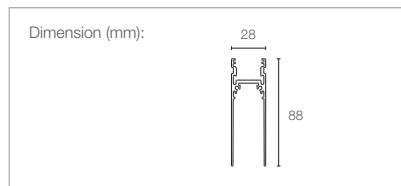

ACCESSORIES

TRACK-SA1

Corner
90° corner between the same plane.

FIXTURE	COLOUR
TRACK-SA1	—
TRACK-SA2	MB Matt Black
TRACK-SA3	—

TRACK-SA2

Profile Power Connector

TRACK-SA3

Profile End Cap

TRACK PENDANT

TRACK COMPONENTS

Pendant

Pendant Up Down

A pendant magnetic track with 3000K up lid LED.

FIXTURE	POWER	LENGTH	COLOUR
TRACK-PU Pendant	—	—	—
	P Power	500 500mm	MB Matt Black
	NP Non-Power	1000 1000mm	
		2000 2000mm	
	2500 2500mm		
TRACK-PUD Pendant Up Down	P Power	500 500mm	MB Matt Black
	NP Non-Power	1000 1000mm	
		2000 2000mm	
		2500 2500mm	

ACCESSORIES

TRACK-PA1

Corner
90° corner between the same plane.

TRACK-PA2

Profile Power Connector

TRACK-PA3

Profile End Cap

FIXTURE	COLOUR
TRACK-PA1	—
TRACK-PA2	MB Matt Black
TRACK-PA3	