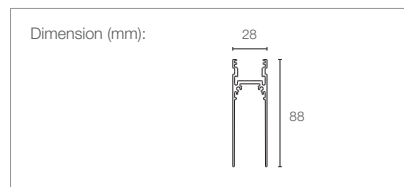

FIXTURE	COLOUR
TRACK-RA1	—
TRACK-RA2	MB Matt Black
TRACK-RA3	
TRACK-RA4	
TRACK-RA5	

TRACK-RA2

Extrovert Corner
90° corner between the same plane.

TRACK-RA3

Flat Corner
90° corner between different planes, such as the corner of the surface of a square column.

TRACK-RA4

Profile Power Connector

TRACK-RA5

Profile End Cap

TRACK CONNECTOR COVERS

TRACK SURFACE

TRACK COMPONENTS

FIXTURE	POWER	LENGTH	COLOUR
TRACK-S			
P	Power	1000 1000mm	MB Matt Black
		2000 2000mm	
NP	Non-Power	500 500mm	MB Matt Black
		1000 1000mm	
		2000 2000mm	

ACCESSORIES

TRACK-SA1

Corner
90° corner between the same plane.

FIXTURE	COLOUR
TRACK-SA1	—
TRACK-SA2	MB Matt Black
TRACK-SA3	—

TRACK-SA2

Profile Power Connector

TRACK-SA3

Profile End Cap