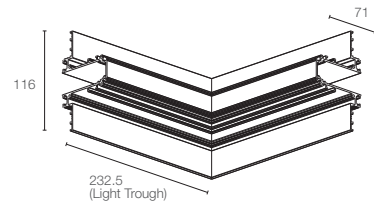

TRACK RECESSED

TRACK COMPONENTS

FIXTURE	POWER	LENGTH	COLOUR
TRACK-R			
P	Power	500 500mm	MB Matt Black
NP	Non-Power	1000 1000mm	

ACCESSORIES

TRACK-RA1

Introvert Corner
90° between different planes, such as walls to ceilings.

FIXTURE	COLOUR
TRACK-RA1	—
TRACK-RA2	MB Matt Black
TRACK-RA3	
TRACK-RA4	
TRACK-RA5	

TRACK-RA2

Extrovert Corner
90° corner between the same plane.

TRACK-RA3

Flat Corner
90° corner between different planes, such as the corner of the surface of a square column.

TRACK-RA4

Profile Power Connector

TRACK-RA5

Profile End Cap

TRACK CONNECTOR COVERS

TRACK SURFACE

TRACK COMPONENTS

FIXTURE	POWER	LENGTH	COLOUR
TRACK-S			
P	Power	1000 1000mm	MB Matt Black
		2000 2000mm	
NP	Non-Power	500 500mm	MB Matt Black
		1000 1000mm	
		2000 2000mm	

ACCESSORIES

TRACK-SA1

Corner
90° corner between the same plane.

FIXTURE	COLOUR
TRACK-SA1	—
TRACK-SA2	MB Matt Black
TRACK-SA3	—

TRACK-SA2

Profile Power Connector

TRACK-SA3

Profile End Cap