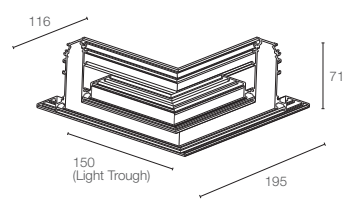

TRACK RECESSED

TRACK COMPONENTS

FIXTURE	POWER	LENGTH	COLOUR
TRACK-R			
P	Power	500 500mm	MB Matt Black
NP	Non-Power	1000 1000mm	

ACCESSORIES

TRACK-RA1

Introvert Corner
90° between different planes, such as walls to ceilings.

FIXTURE	COLOUR
TRACK-RA1	—
TRACK-RA2	MB Matt Black
TRACK-RA3	
TRACK-RA4	
TRACK-RA5	

TRACK-RA2

Extrovert Corner
90° corner between the same plane.

TRACK-RA3

Flat Corner
90° corner between different planes, such as the corner of the surface of a square column.