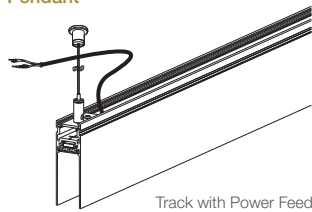

TRACK-RA4

Profile Power Connector

TRACK-RA5

Profile End Cap

TRACK CONNECTOR COVERS

TRACK SURFACE

TRACK COMPONENTS

FIXTURE	POWER	LENGTH	COLOUR
TRACK-S			
P	Power	1000 1000mm	MB Matt Black
		2000 2000mm	
NP	Non-Power	500 500mm	MB Matt Black
		1000 1000mm	
		2000 2000mm	

ACCESSORIES

TRACK-SA1

Corner
90° corner between the same plane.

FIXTURE	COLOUR
TRACK-SA1	—
TRACK-SA2	MB Matt Black
TRACK-SA3	—

TRACK-SA2

Profile Power Connector

TRACK-SA3

Profile End Cap

TRACK PENDANT

TRACK COMPONENTS

Pendant

Pendant Up Down

A pendant magnetic track with 3000K up lid LED.

FIXTURE	POWER	LENGTH	COLOUR
TRACK-PU Pendant	—	—	—
	P Power	500 500mm	MB Matt Black
	NP Non-Power	1000 1000mm	
		2000 2000mm	
	2500 2500mm		
TRACK-PUD Pendant Up Down	P Power	500 500mm	MB Matt Black
	NP Non-Power	1000 1000mm	
		2000 2000mm	
		2500 2500mm	

ACCESSORIES

TRACK-PA1

Corner
90° corner between the same plane.

TRACK-PA2

Profile Power Connector

TRACK-PA3

Profile End Cap

FIXTURE	COLOUR
TRACK-PA1	—
TRACK-PA2	MB Matt Black
TRACK-PA3	