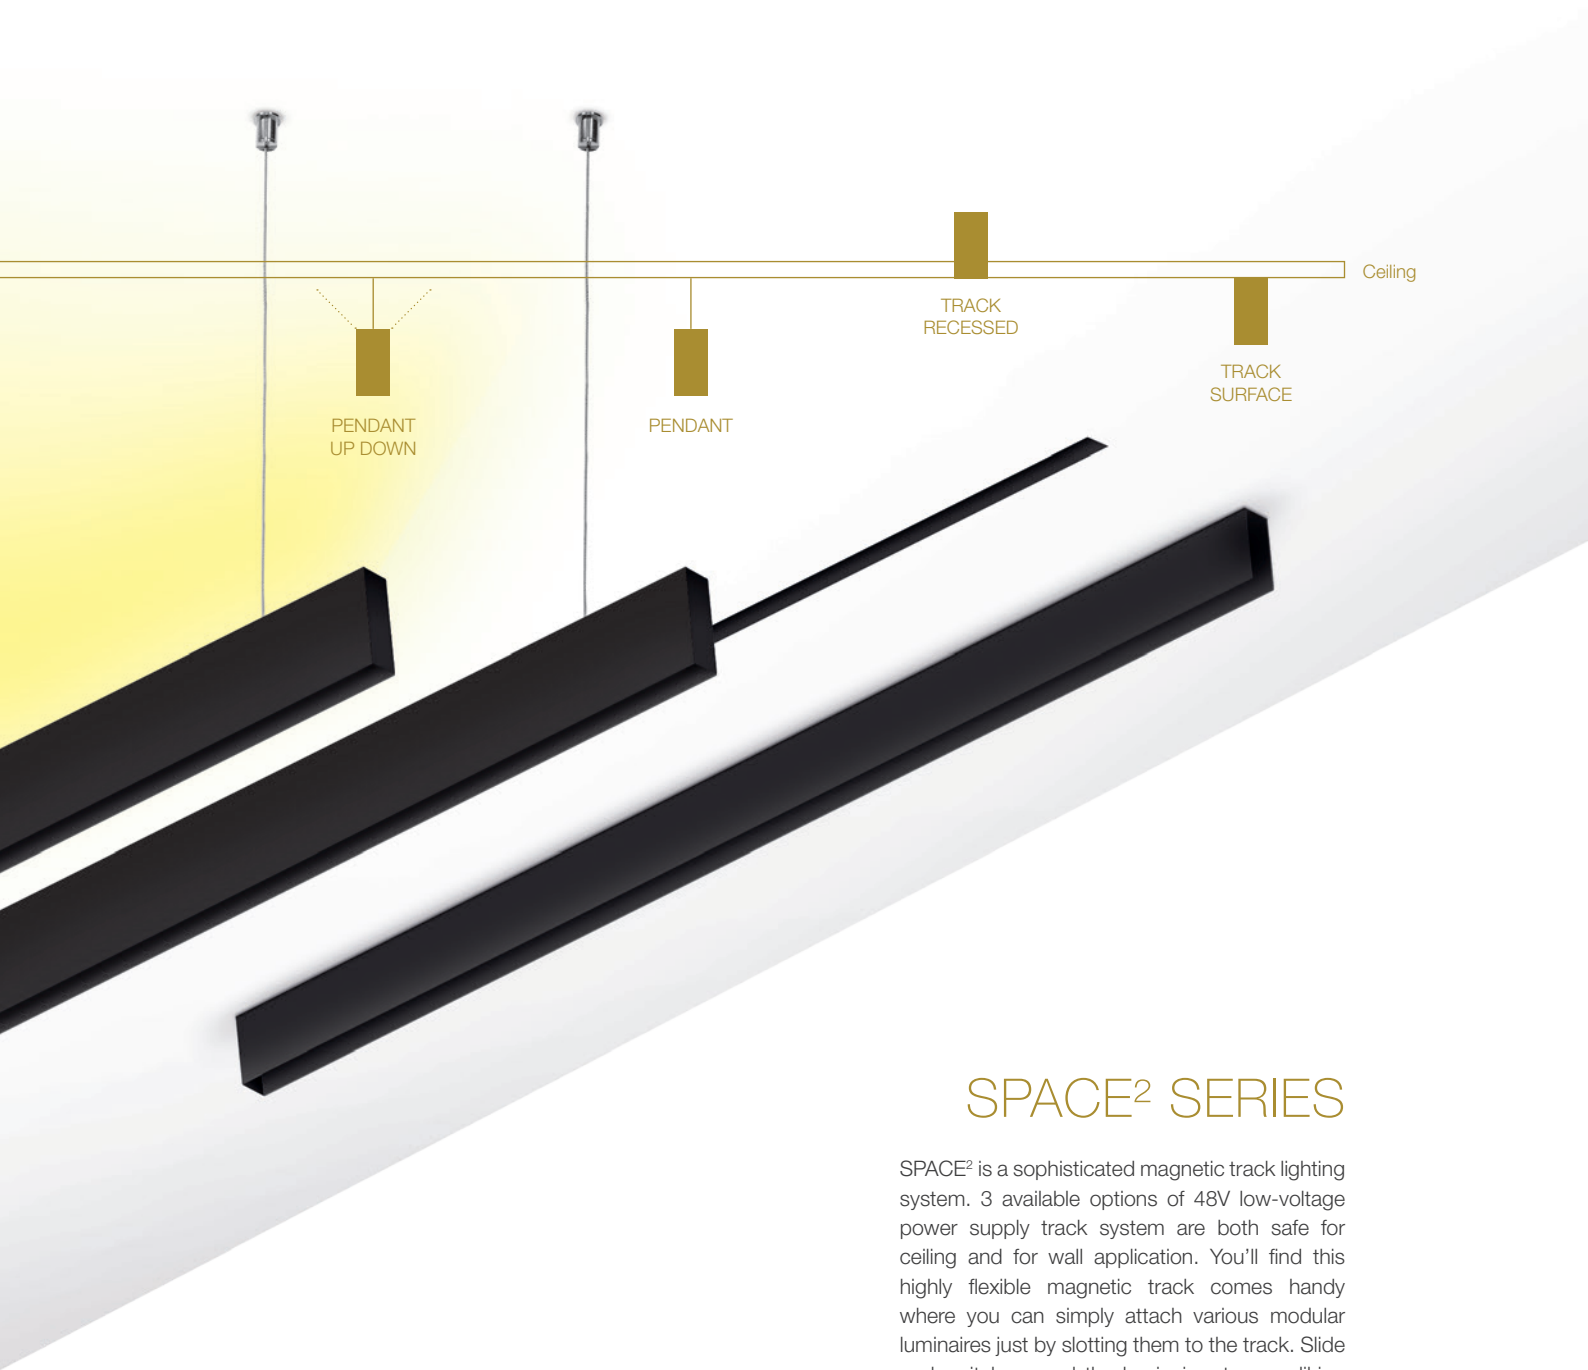

SPACE²

MAGNETIC TRACK OPTIONS & ACCESSORIES

SPACE² SERIES

SPACE² is a sophisticated magnetic track lighting system. 3 available options of 48V low-voltage power supply track system are both safe for ceiling and for wall application. You'll find this highly flexible magnetic track comes handy where you can simply attach various modular luminaires just by slotting them to the track. Slide and switch around the luminaires to your liking anytime. It's that simple and easy.

TRACK RECESSED

TRACK COMPONENTS

FIXTURE	POWER	LENGTH	COLOUR
TRACK-R			
P	Power	500 500mm	MB Matt Black
NP	Non-Power	1000 1000mm	

ACCESSORIES

TRACK-RA1

Introvert Corner
90° between different planes, such as walls to ceilings.

FIXTURE	COLOUR
TRACK-RA1	—
TRACK-RA2	MB Matt Black
TRACK-RA3	
TRACK-RA4	
TRACK-RA5	

TRACK-RA2

Extrovert Corner
90° corner between the same plane.

TRACK-RA3

Flat Corner
90° corner between different planes, such as the corner of the surface of a square column.

TRACK PENDANT

TRACK COMPONENTS

Pendant

Pendant Up Down

A pendant magnetic track with 3000K up lid LED.

FIXTURE	POWER	LENGTH	COLOUR
TRACK-PU Pendant	—	—	—
	P Power	500 500mm	MB Matt Black
	NP Non-Power	1000 1000mm	
		2000 2000mm	
	2500 2500mm		
TRACK-PUD Pendant Up Down	P Power	500 500mm	MB Matt Black
	NP Non-Power	1000 1000mm	
		2000 2000mm	
		2500 2500mm	