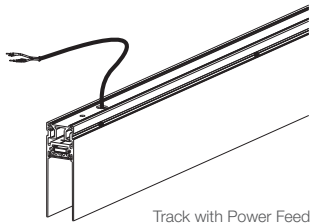

FIXTURE	COLOUR
TRACK-RA1	—
TRACK-RA2	MB Matt Black
TRACK-RA3	
TRACK-RA4	
TRACK-RA5	

TRACK-RA2

Extrovert Corner
90° corner between the same plane.

TRACK-RA3

Flat Corner
90° corner between different planes, such as the corner of the surface of a square column.

TRACK-RA4

Profile Power Connector

TRACK-RA5

Profile End Cap

TRACK CONNECTOR COVERS

TRACK SURFACE

TRACK COMPONENTS

FIXTURE	POWER	LENGTH	COLOUR
TRACK-S			
P	Power	1000 1000mm	MB Matt Black
		2000 2000mm	
NP	Non-Power	500 500mm	MB Matt Black
		1000 1000mm	
		2000 2000mm	

ACCESSORIES

TRACK-SA1

Corner
90° corner between the same plane.

FIXTURE	COLOUR
TRACK-SA1	—
TRACK-SA2	MB Matt Black
TRACK-SA3	—

TRACK-SA2

Profile Power Connector

TRACK-SA3

Profile End Cap