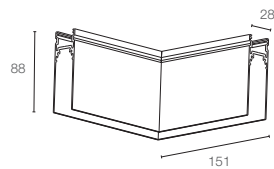

FIXTURE	COLOUR
TRACK-RA1	—
TRACK-RA2	MB Matt Black
TRACK-RA3	
TRACK-RA4	
TRACK-RA5	

TRACK-RA2

Extrovert Corner
90° corner between the same plane.

TRACK-RA3

Flat Corner
90° corner between different planes, such as the corner of the surface of a square column.

TRACK-RA4

Profile Power Connector

TRACK-RA5

Profile End Cap

TRACK CONNECTOR COVERS

TRACK SURFACE

TRACK COMPONENTS

FIXTURE	POWER	LENGTH	COLOUR
TRACK-S			
P	Power	1000 1000mm	MB Matt Black
		2000 2000mm	
NP	Non-Power	500 500mm	MB Matt Black
		1000 1000mm	
		2000 2000mm	

ACCESSORIES

TRACK-SA1

Corner
90° corner between the same plane.

FIXTURE	COLOUR
TRACK-SA1	—
TRACK-SA2	MB Matt Black
TRACK-SA3	—

TRACK-SA2

Profile Power Connector

TRACK-SA3

Profile End Cap