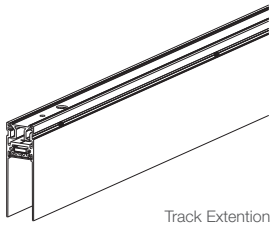

FIXTURE	COLOUR
TRACK-RA1	—
TRACK-RA2	MB Matt Black
TRACK-RA3	
TRACK-RA4	
TRACK-RA5	

TRACK-RA2

Extrovert Corner
90° corner between the same plane.

TRACK-RA3

Flat Corner
90° corner between different planes, such as the corner of the surface of a square column.

TRACK-RA4

Profile Power Connector

TRACK-RA5

Profile End Cap

TRACK CONNECTOR COVERS

TRACK SURFACE

TRACK COMPONENTS

FIXTURE	POWER	LENGTH	COLOUR
TRACK-S			
P	Power	1000 1000mm	MB Matt Black
		2000 2000mm	
NP	Non-Power	500 500mm	MB Matt Black
		1000 1000mm	
		2000 2000mm	

ACCESSORIES

TRACK-SA1

Corner
90° corner between the same plane.

FIXTURE	COLOUR
TRACK-SA1	—
TRACK-SA2	MB Matt Black
TRACK-SA3	—

TRACK-SA2

Profile Power Connector

TRACK-SA3

Profile End Cap

TRACK PENDANT

TRACK COMPONENTS

Pendant

Pendant Up Down

A pendant magnetic track with 3000K up lid LED.

FIXTURE	POWER	LENGTH	COLOUR
TRACK-PU Pendant	—	—	—
	P Power	500 500mm	MB Matt Black
	NP Non-Power	1000 1000mm	
		2000 2000mm	
	2500 2500mm		
TRACK-PUD Pendant Up Down	P Power	500 500mm	MB Matt Black
	NP Non-Power	1000 1000mm	
		2000 2000mm	
		2500 2500mm	