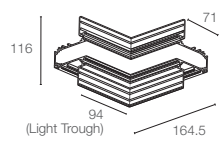

TRACK RECESSED

TRACK COMPONENTS

FIXTURE	POWER	LENGTH	COLOUR
TRACK-R			
P	Power	500 500mm	MB Matt Black
NP	Non-Power	1000 1000mm	

ACCESSORIES

TRACK-RA1

Introvert Corner
90° between different planes, such as walls to ceilings.

FIXTURE	COLOUR
TRACK-RA1	—
TRACK-RA2	MB Matt Black
TRACK-RA3	
TRACK-RA4	
TRACK-RA5	

TRACK-RA2

Extrovert Corner
90° corner between the same plane.

TRACK-RA3

Flat Corner
90° corner between different planes, such as the corner of the surface of a square column.